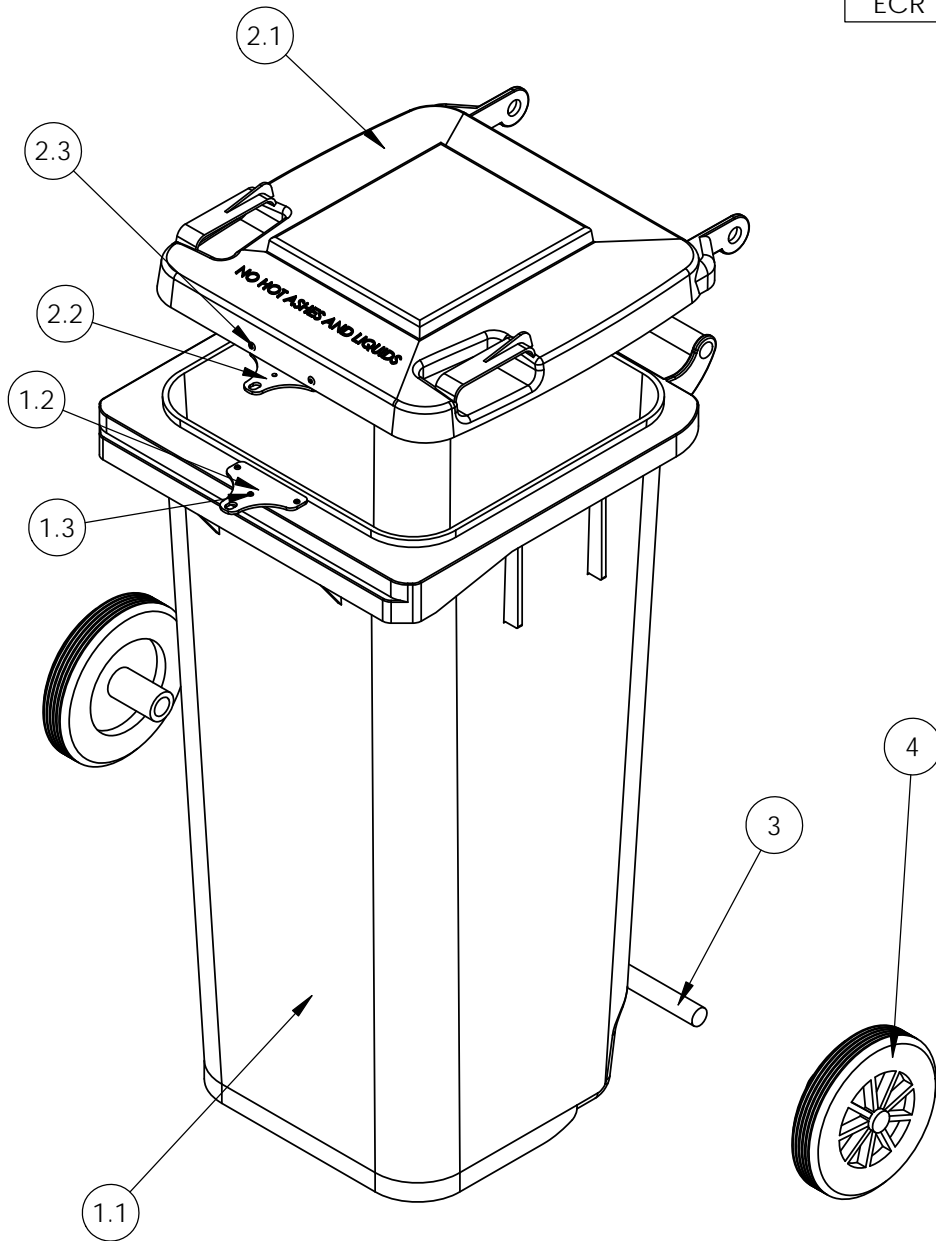

REVISIONS				
ECR	REV.	DESCRIPTION	DATE	INITIAL

4	30-001-170-D	Ø 7 1/2" PLASTIC WHEEL	2
3	30-001-170-C	ROD, AXLE	1
2.3	41125	RIVET, SB64 Ø3/16" x .250"	2
2.2	30-037-010	LOCKS, TRASH LID ATTACHMENT, FORMED	1
2.1	30-037-010	LOCKS, TRASH LID ATTACHMENT, FORMED	1
2	30-001-284-B	SUB ASS'Y, LOCKING TRASH CAN LID	1
1.3	41130	RIVET, SB64 Ø3/16" x .250"	3
1.2	30-37-910	LOCKS, TRASH LID ATTACHMENT, FLATTENED	1
1.1	30-001-170-A	BASE	1
1	30-001-284-A	SUB ASS'Y, LOCKING TRASH CAN BASE	1
ITEM NO.	PART NUMBER	DESCRIPTION	QTY.